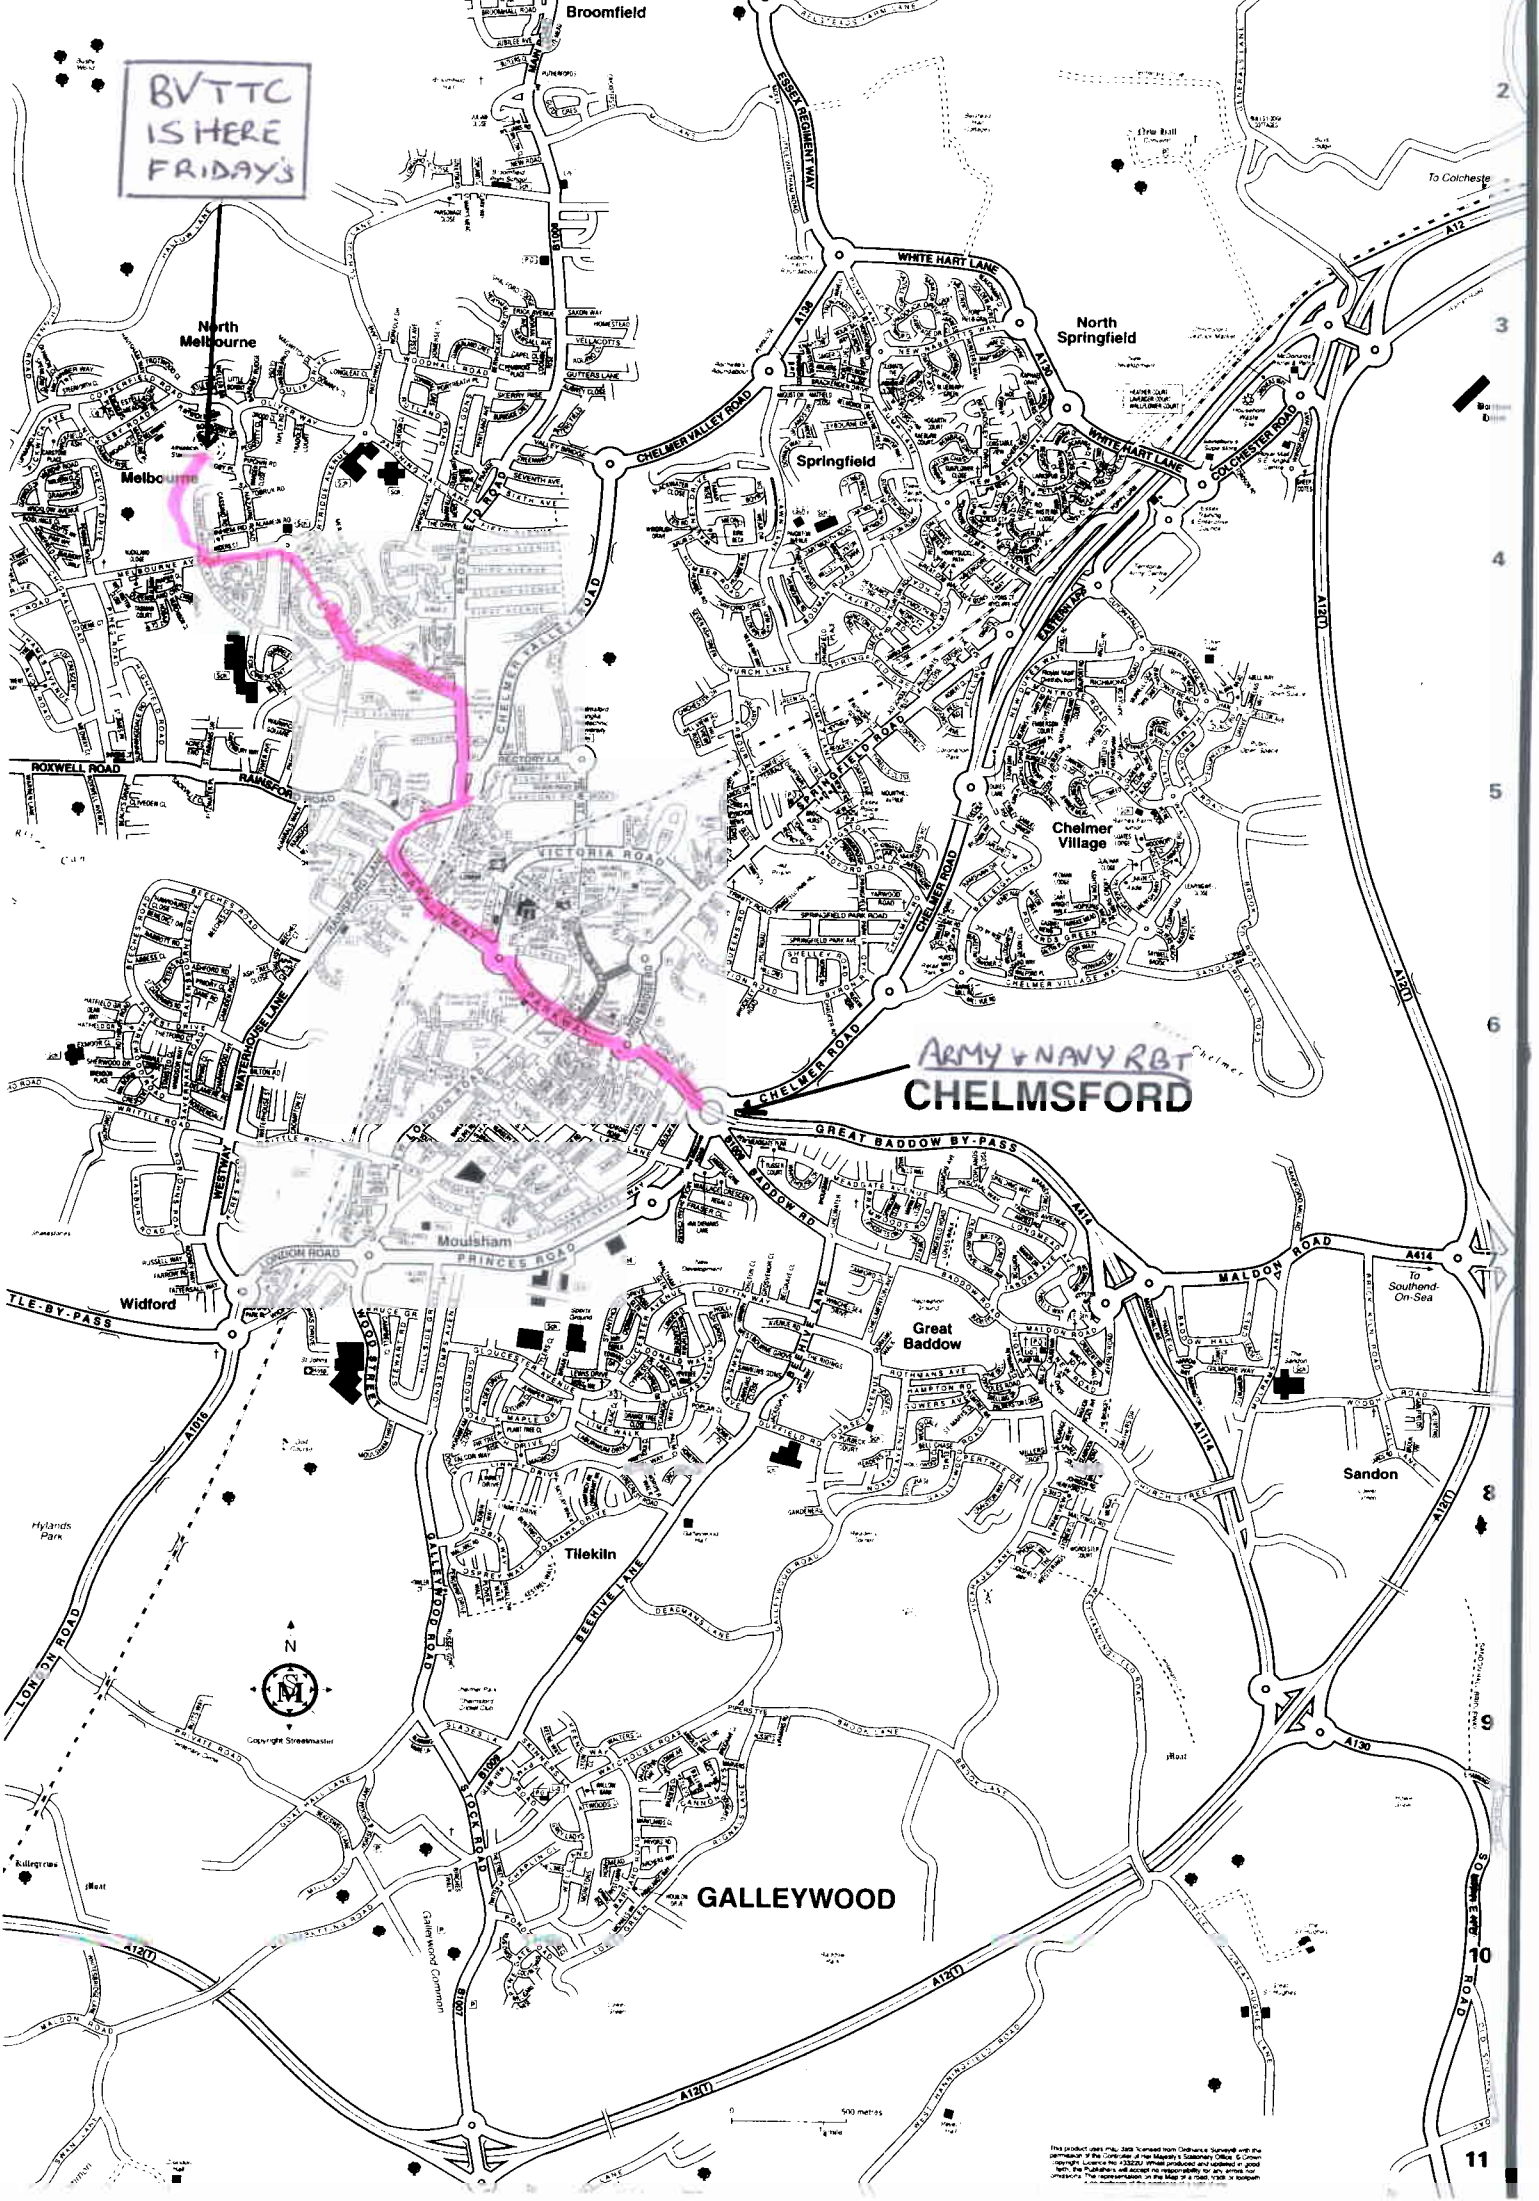

BVTTC
IS HERE
FRIDAYS

ARMY & NAVY RBT
CHELMSFORD