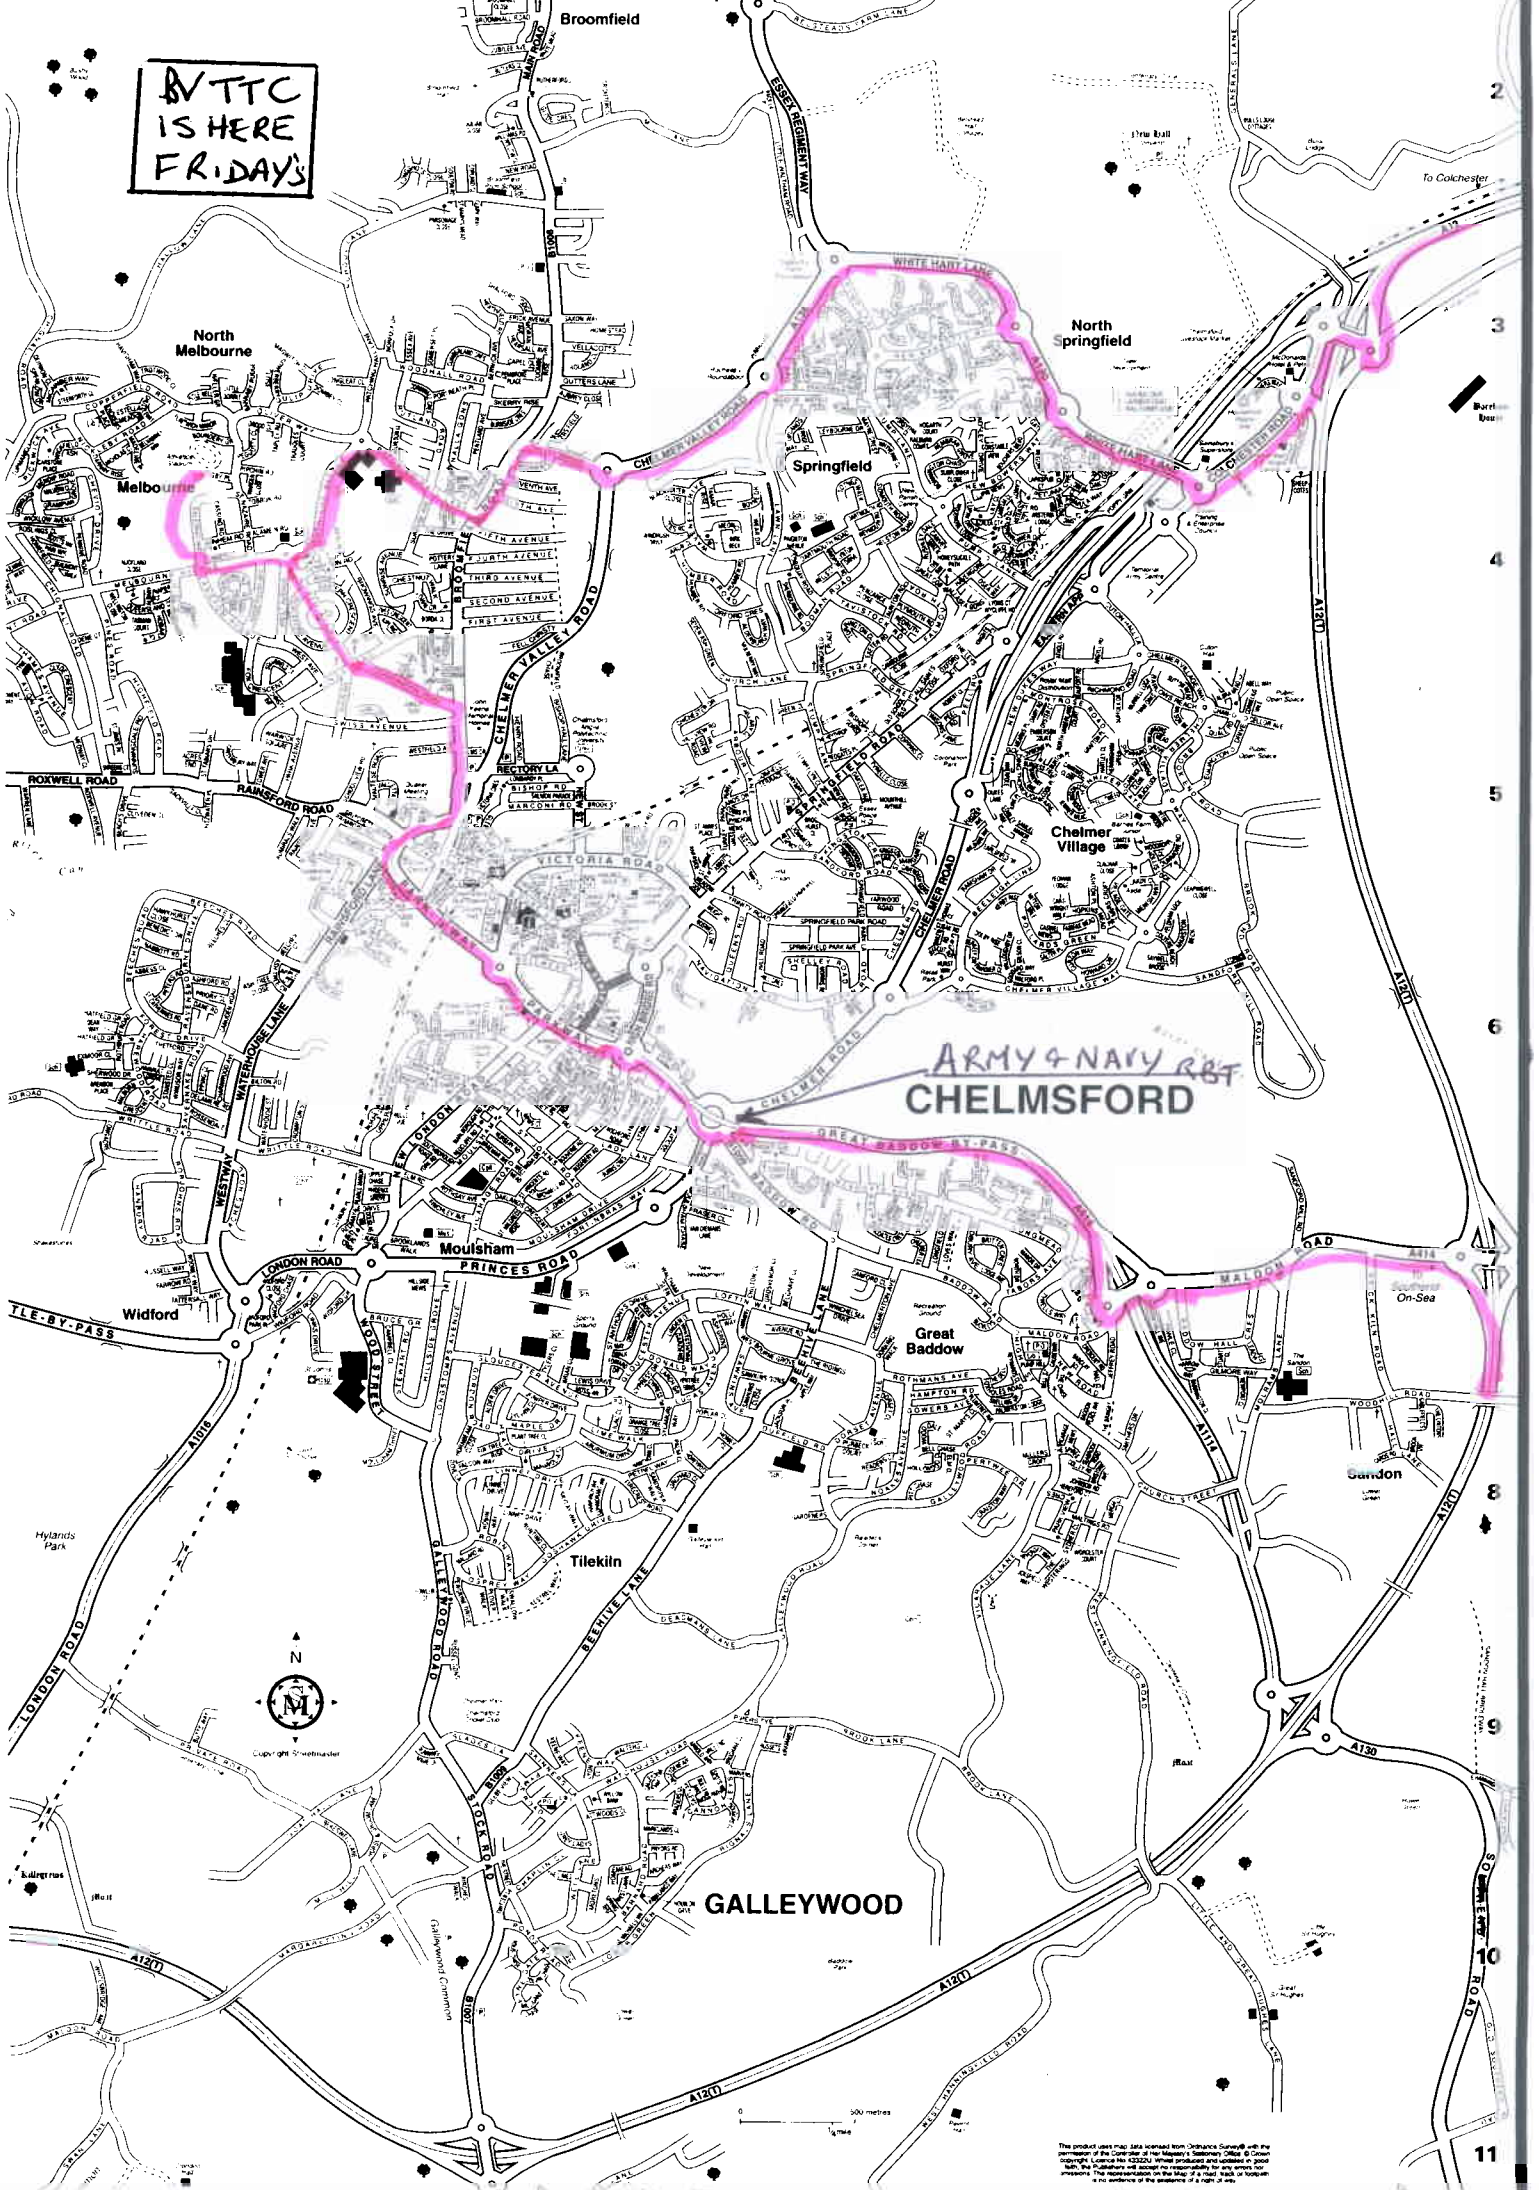

BY TTC
IS HERE
FRIDAY'S

ARMY & NAVY RBT
CHELMSFORD

2
3
4
5
6
8
9
10
11